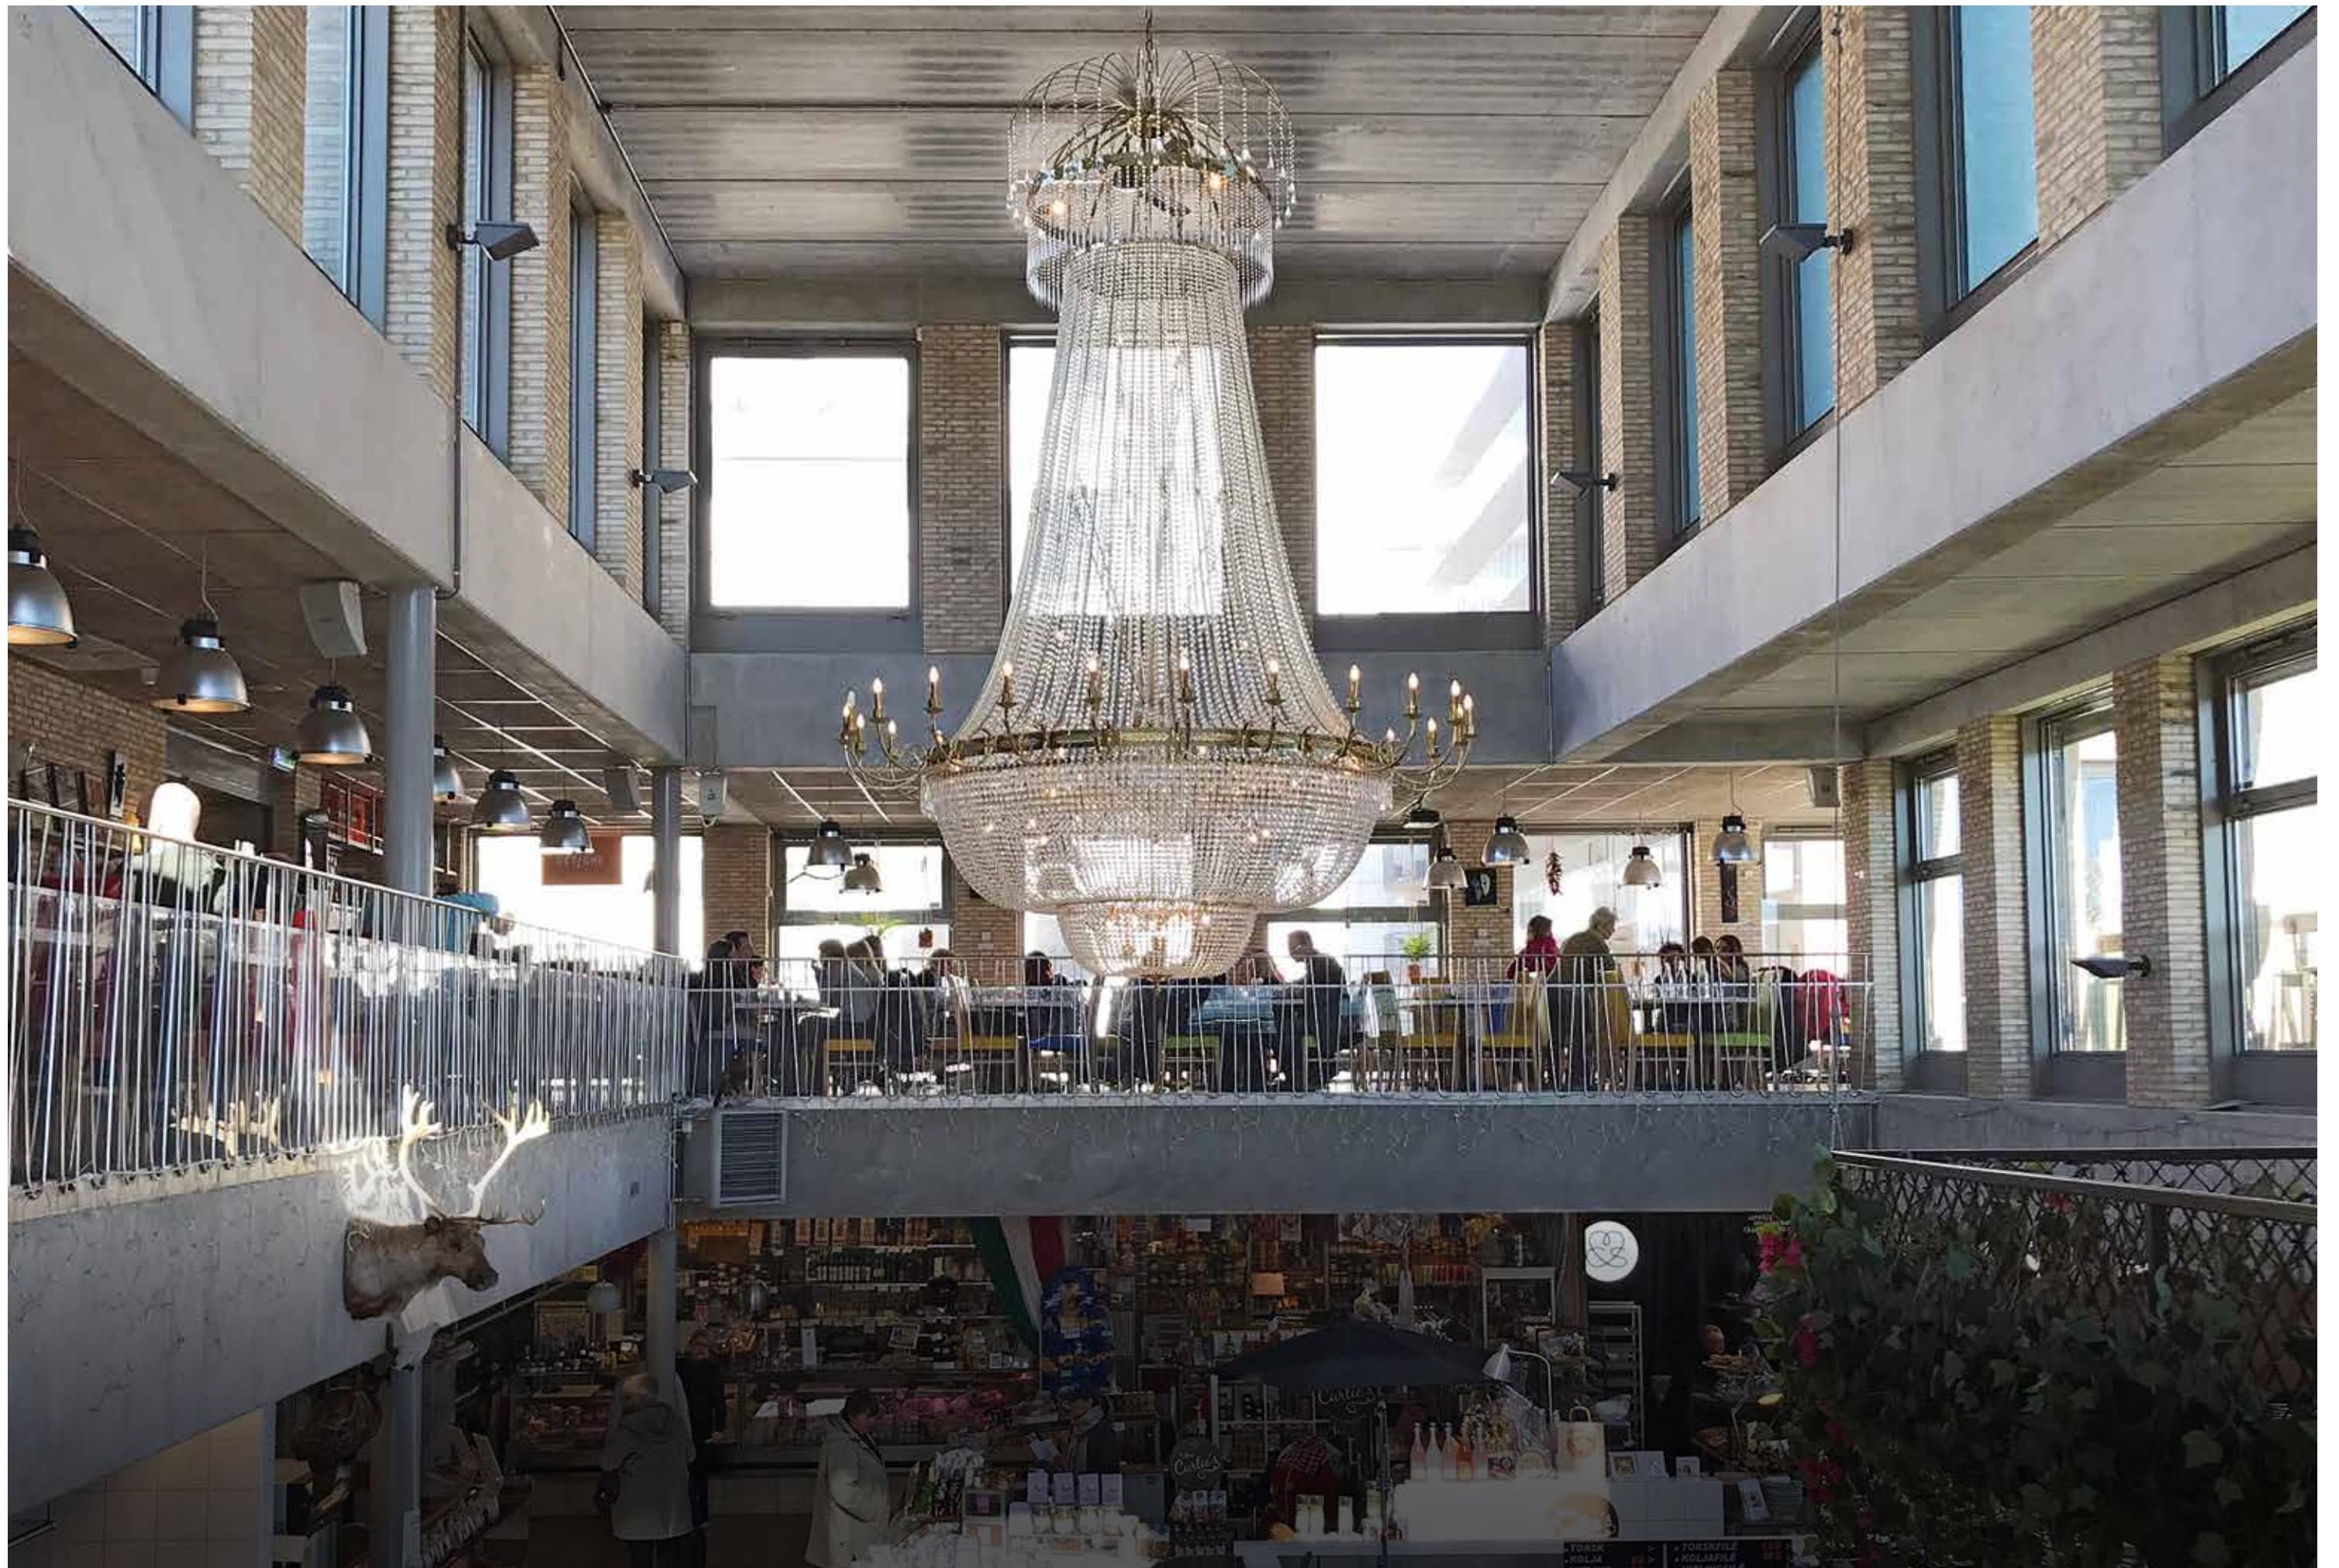

HANDCRAFTED FOR
YOU BY MASTER
GLASSMAKERS

WE MANUFACTURE
CUSTOM-MADE
DESIGN LIGHTING

UNCONVENTIONAL USE OF A CRYSTAL CHANDELIER

HOSPITALITY & COMMERCIAL PROJECTS

Milleedi Lillemaja

10

RESIDENTIAL PROJECTS

HERITAGE PROJECTS