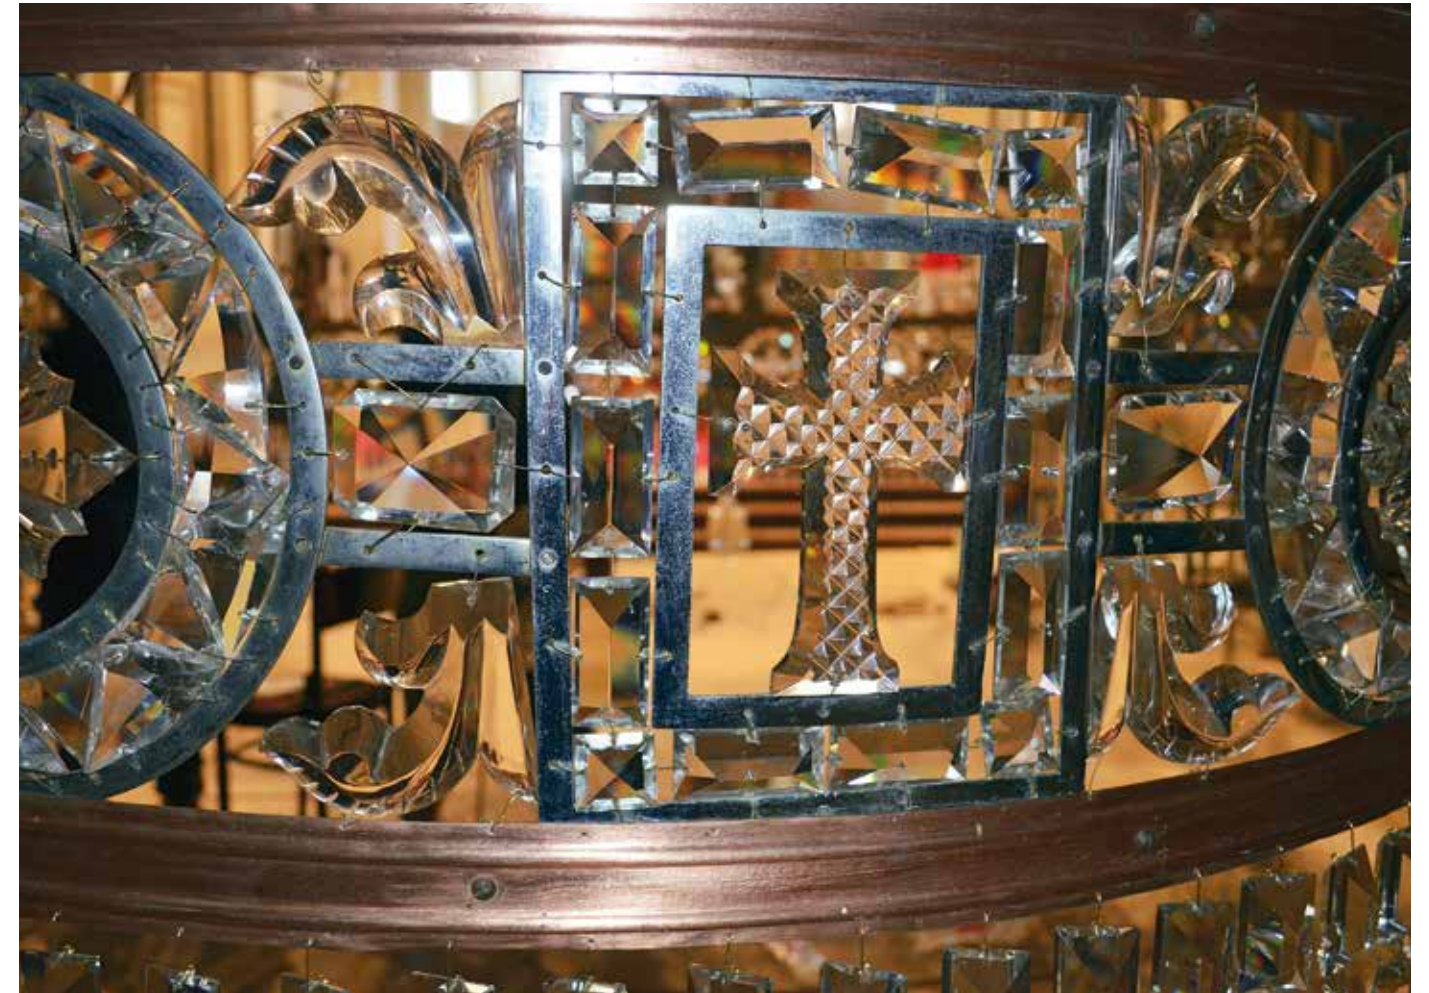

HANDCRAFTED FOR
YOU BY MASTER
GLASSMAKERS

WE MANUFACTURE
CUSTOM-MADE
DESIGN LIGHTING

UNCONVENTIONAL USE OF A CRYSTAL CHANDELIER

HOSPITALITY & COMMERCIAL PROJECTS

Milleedi Lillemaja

10

RESIDENTIAL PROJECTS

HERITAGE PROJECTS