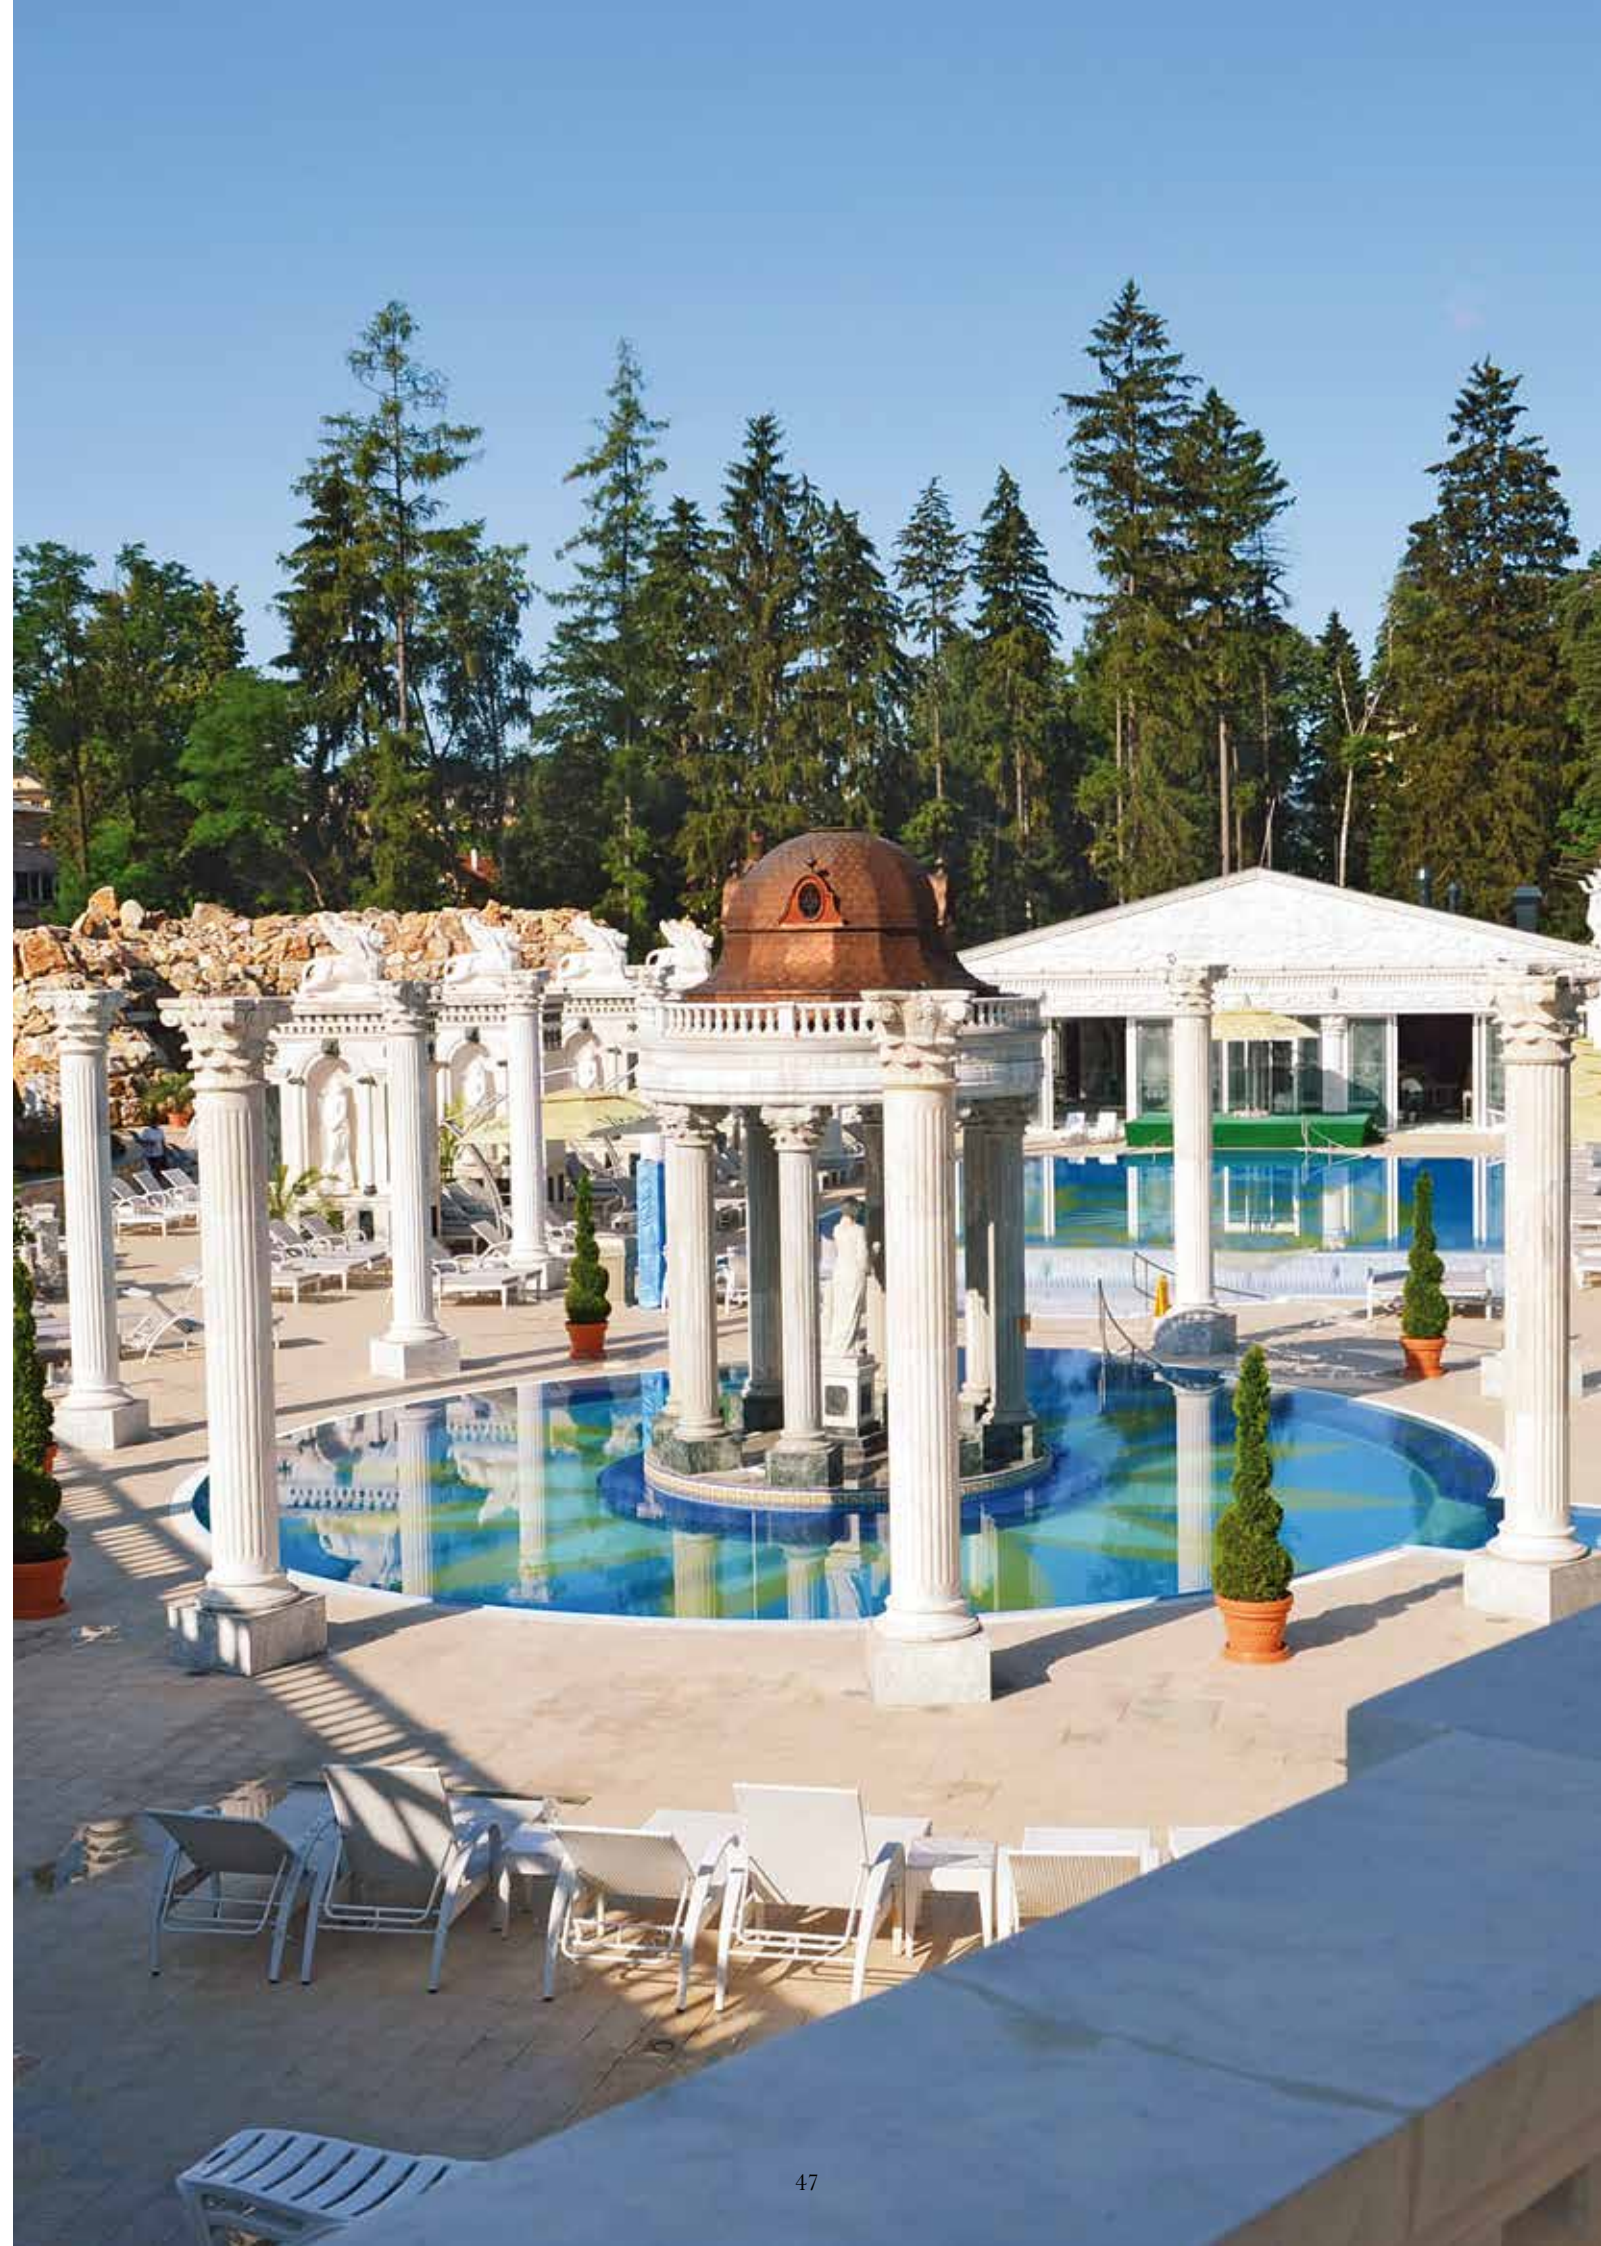

HANDCRAFTED FOR
YOU BY MASTER
GLASSMAKERS

WE MANUFACTURE
CUSTOM-MADE
DESIGN LIGHTING

UNCONVENTIONAL USE OF A CRYSTAL CHANDELIER

HOSPITALITY & COMMERCIAL PROJECTS

Milleedi Lillemaja

10

RESIDENTIAL PROJECTS

HERITAGE PROJECTS