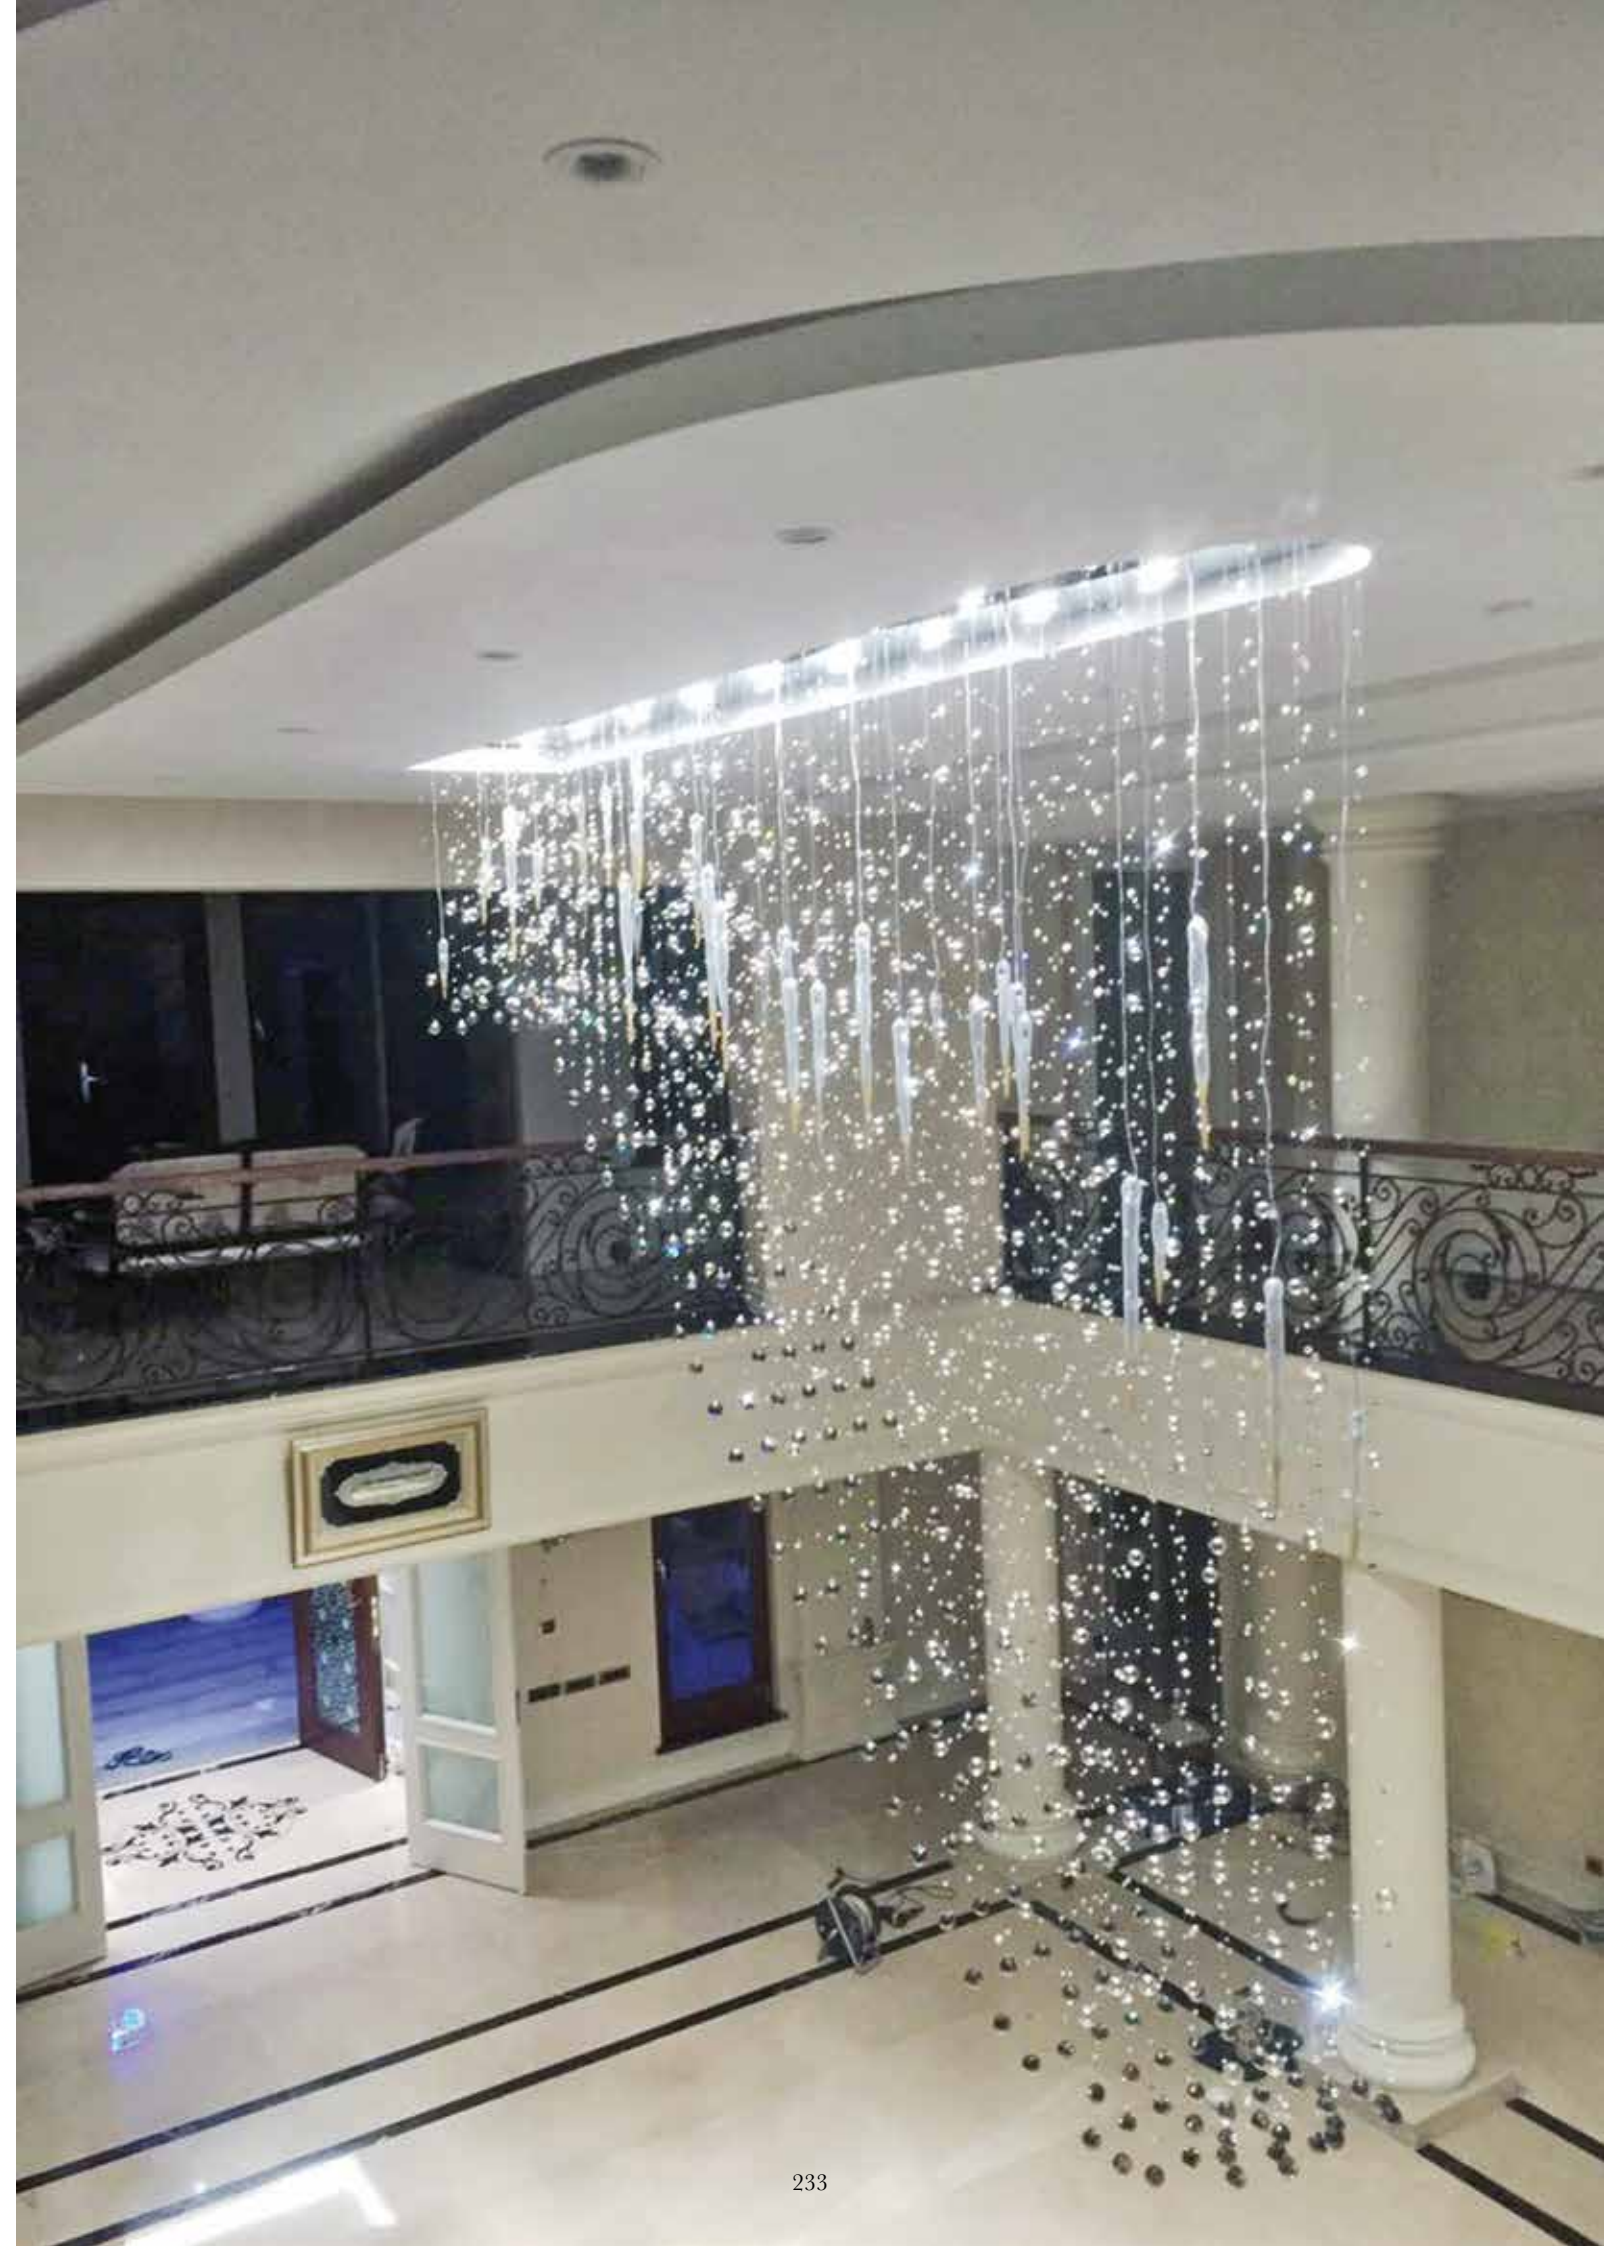

HANDCRAFTED FOR
YOU BY MASTER
GLASSMAKERS

WE MANUFACTURE
CUSTOM-MADE
DESIGN LIGHTING

UNCONVENTIONAL USE OF A CRYSTAL CHANDELIER

HOSPITALITY & COMMERCIAL PROJECTS

Milleedi Lillemaja

10

RESIDENTIAL PROJECTS

HERITAGE PROJECTS