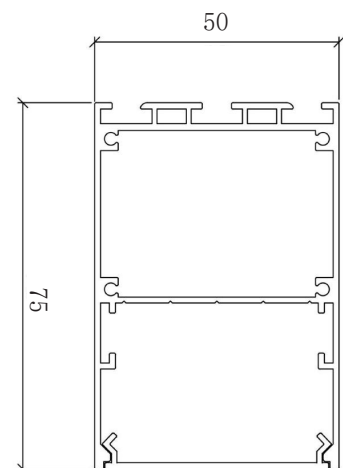

LED LINEAR LIGHT

LC5075

▶ | Connection

▶ | CCT

3000K / 4000K / 5600K

Model No.	Size (L*W*H)	Power	Luminous
LC50750620	605*50*75 mm	20W	1600lm
LC50751240	1205*50*75 mm	40W	3200lm
LC50751860	1805*50*75 mm	60W	4800lm
LC50752480	2405*50*75 mm	80W	6400lm

LED LINEAR LIGHT

LC5075D

▶ | Connection

▶ | CCT

3000K / 4000K / 5600K

Model No.	Size (L*W*H)	Power	Luminous
LC5075D0630	605*50*75 mm	30W	2400lm
LC5075D1260	1205*50*75 mm	60W	4800lm
LC5075D1890	1805*50*75 mm	90W	7200lm
LC5075D24120	2405*50*75 mm	120W	9600lm

LED LINEAR LIGHT

LR9035

► | CCT

3000K / 4000K / 5600K

Model No.	Size (L*W*H)	Power	Luminous	Cut Size
LR90350620	615*93*35 mm	20W	1800lm	608*80mm
LR90351240	1215*93*35 mm	40W	3600lm	1208*80mm
LR90351860	1815*93*35 mm	60W	5400lm	1808*80mm
LR90352480	2415*93*35 mm	80W	7200lm	2408*80mm

Model No.	Size (L*W*H)	Power	Luminous
PL048Y24	603*1213*10mm	48W	4800lm
PL-16-48	595*1195*10mm	48W	4800lm

200x1200/300x1200

Optional

► | CCT

3000K / 4000K / 5600K

Model No.	Size (L*W*H)	Power	Luminous
PL-12D-36	1195*195*10mm	36W	3600lm
PL-13D-36	1195*295*10mm	40W	4000lm