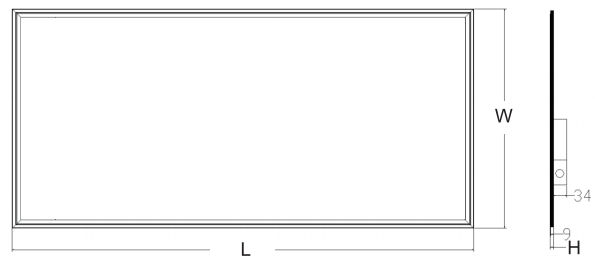

3000K/4000K/5600K

Model No.	Size (L*W*H)	Power	Luminous
PL040Y22	603*603*10mm	40W	4000lm
PL-66-36	595*595*10mm	40W	4000lm
PL-6262-36	620*620*10mm	40W	4000lm

LED LIGHTING

2'x4'/600x1200

Optional

► | CCT

3000K /4000K /5600K

Model No.	Size (L*W*H)	Power	Luminous
PL048Y24	603*1213*10mm	48W	4800lm
PL-16-48	595*1195*10mm	48W	4800lm

200x1200/300x1200

Optional

► | CCT

3000K / 4000K / 5600K

Model No.	Size (L*W*H)	Power	Luminous
PL-12D-36	1195*195*10mm	36W	3600lm
PL-13D-36	1195*295*10mm	40W	4000lm