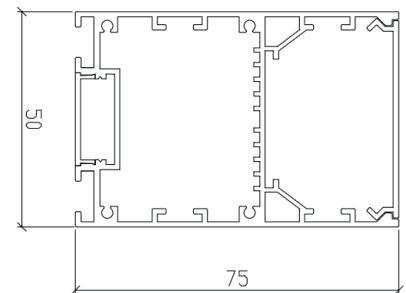

LED LINEAR LIGHT

LC5075

▶ | Connection

▶ | CCT

3000K / 4000K / 5600K

Model No.	Size (L*W*H)	Power	Luminous
LC50750620	605*50*75 mm	20W	1600lm
LC50751240	1205*50*75 mm	40W	3200lm
LC50751860	1805*50*75 mm	60W	4800lm
LC50752480	2405*50*75 mm	80W	6400lm

LED LINEAR LIGHT

LC5075D

▶ | Connection

▶ | CCT

3000K / 4000K / 5600K

Model No.	Size (L*W*H)	Power	Luminous
LC5075D0630	605*50*75 mm	30W	2400lm
LC5075D1260	1205*50*75 mm	60W	4800lm
LC5075D1890	1805*50*75 mm	90W	7200lm
LC5075D24120	2405*50*75 mm	120W	9600lm

LED LINEAR LIGHT

LC7575

▶ | Connection

▶ | CCT

3000K / 4000K / 5600K

Model No.	Size (L*W*H)	Power	Luminous
LC75750620	605*75*75 mm	20W	1800lm
LC75751240	1205*75*75 mm	40W	3600lm
LC75751860	1805*75*75 mm	60W	5400lm
LC75752480	2405*75*75 mm	80W	7200lm