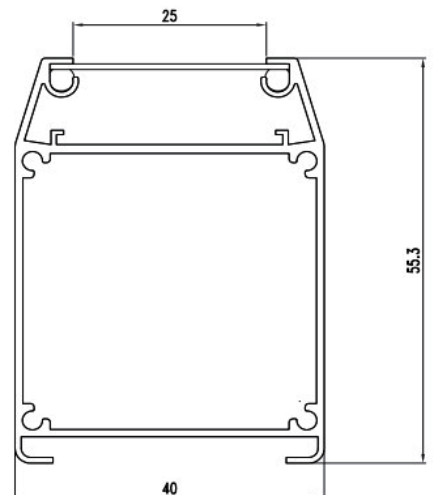

LED LINEAR LIGHT

LC4055C

► | CCT

3000K / 4000K / 5600K

Model No.	Size (L*W*H)	Power	Luminous
LC4055C1218	1195*43*57 mm	18W	2700lm
LC4055C1230	1195*43*57 mm	30W	4500lm
LC4055C1240	1195*43*57 mm	40W	6000lm
LC4055C1550	1495*43*57 mm	50W	7500lm

Model No.	Size (L*W*H)	Power	Luminous
PL048Y24	603*1213*10mm	48W	4800lm
PL-16-48	595*1195*10mm	48W	4800lm

200x1200/300x1200

Optional

► | CCT

3000K / 4000K / 5600K

Model No.	Size (L*W*H)	Power	Luminous
PL-12D-36	1195*195*10mm	36W	3600lm
PL-13D-36	1195*295*10mm	40W	4000lm