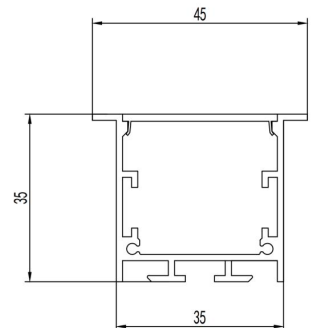

LED LINEAR LIGHT

LC7575

▶ | Connection

▶ | CCT

3000K / 4000K / 5600K

Model No.	Size (L*W*H)	Power	Luminous
LC75750620	605*75*75 mm	20W	1800lm
LC75751240	1205*75*75 mm	40W	3600lm
LC75751860	1805*75*75 mm	60W	5400lm
LC75752480	2405*75*75 mm	80W	7200lm

LED LINEAR LIGHT

LR4535

► | CCT

3000K / 4000K / 5600K

Model No.	Size (L*W*H)	Power	Luminous	Cut Size
LR45350620	615*45*35 mm	20W	1400lm	608*38 mm
LR45351240	1215*45*35 mm	40W	2800lm	1208*38 mm
LR45351860	1815*45*35 mm	60W	4200lm	1808*38 mm
LR45352480	2415*45*35 mm	80W	5600lm	2408*38 mm

LED LINEAR LIGHT

LR6035

► | CCT

3000K /4000K/5600K

Model No.	Size (L*W*H)	Power	Luminous	Cut Size
LR60350620	615*60*35 mm	20W	1600lm	608*53mm
LR60351240	1215*60*35 mm	40W	3200lm	1208*53mm
LR60351860	1815*60*35 mm	60W	4800lm	1808*53mm
LR60352480	2415*60*35 mm	80W	6400lm	2408*53mm

LED LINEAR LIGHT

LR9035

► | CCT

3000K / 4000K / 5600K

Model No.	Size (L*W*H)	Power	Luminous	Cut Size
LR90350620	615*93*35 mm	20W	1800lm	608*80mm
LR90351240	1215*93*35 mm	40W	3600lm	1208*80mm
LR90351860	1815*93*35 mm	60W	5400lm	1808*80mm
LR90352480	2415*93*35 mm	80W	7200lm	2408*80mm