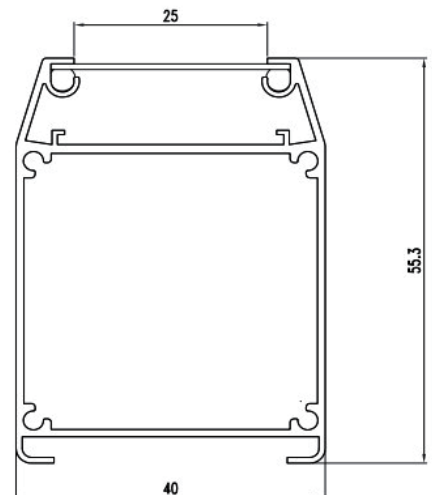

LED LINEAR LIGHT

LR9035

► | CCT

3000K / 4000K / 5600K

Model No.	Size (L*W*H)	Power	Luminous	Cut Size
LR90350620	615*93*35 mm	20W	1800lm	608*80mm
LR90351240	1215*93*35 mm	40W	3600lm	1208*80mm
LR90351860	1815*93*35 mm	60W	5400lm	1808*80mm
LR90352480	2415*93*35 mm	80W	7200lm	2408*80mm

LED LINEAR LIGHT

LC4055A

► | CCT

3000K /4000K /5600K

Model No.	Size (L*W*H)	Power	Luminous
LC4055A1218	1195*43*57 mm	18W	2700lm
LC4055A1230	1195*43*57 mm	30W	4500lm
LC4055A1240	1195*43*57 mm	40W	6000lm
LC4055A1550	1495*43*57 mm	50W	7500lm

LED LINEAR LIGHT

LC4055B

► | CCT

3000K /4000K /5600K

Model No.	Size (L*W*H)	Power	Luminous
LC4055B1218	1195*43*57 mm	18W	2700lm
LC4055B1230	1195*43*57 mm	30W	4500lm
LC4055B1240	1195*43*57 mm	40W	6000lm
LC4055B1550	1495*43*57 mm	50W	7500lm

LED LINEAR LIGHT

LC4055C

► | CCT

3000K / 4000K / 5600K

Model No.	Size (L*W*H)	Power	Luminous
LC4055C1218	1195*43*57 mm	18W	2700lm
LC4055C1230	1195*43*57 mm	30W	4500lm
LC4055C1240	1195*43*57 mm	40W	6000lm
LC4055C1550	1495*43*57 mm	50W	7500lm