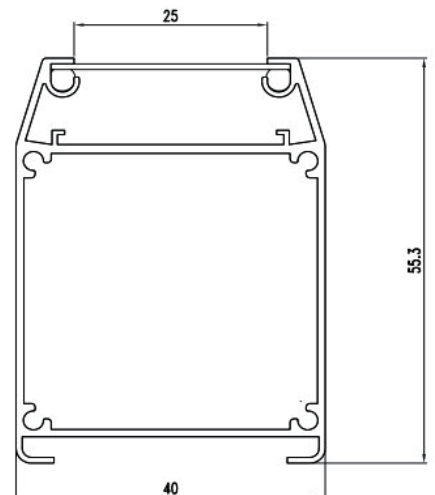

LED LINEAR LIGHT

LR9035

► | CCT

3000K / 4000K / 5600K

Model No.	Size (L*W*H)	Power	Luminous	Cut Size
LR90350620	615*93*35 mm	20W	1800lm	608*80mm
LR90351240	1215*93*35 mm	40W	3600lm	1208*80mm
LR90351860	1815*93*35 mm	60W	5400lm	1808*80mm
LR90352480	2415*93*35 mm	80W	7200lm	2408*80mm

LED LINEAR LIGHT

LC4055A

► | CCT

3000K /4000K /5600K

Model No.	Size (L*W*H)	Power	Luminous
LC4055A1218	1195*43*57 mm	18W	2700lm
LC4055A1230	1195*43*57 mm	30W	4500lm
LC4055A1240	1195*43*57 mm	40W	6000lm
LC4055A1550	1495*43*57 mm	50W	7500lm

LED LINEAR LIGHT

LC4055B

► | CCT

3000K /4000K /5600K

Model No.	Size (L*W*H)	Power	Luminous
LC4055B1218	1195*43*57 mm	18W	2700lm
LC4055B1230	1195*43*57 mm	30W	4500lm
LC4055B1240	1195*43*57 mm	40W	6000lm
LC4055B1550	1495*43*57 mm	50W	7500lm

Model No.	Size (L*W*H)	Power	Luminous
PL048Y24	603*1213*10mm	48W	4800lm
PL-16-48	595*1195*10mm	48W	4800lm

200x1200/300x1200

Optional

► | CCT

3000K / 4000K / 5600K

Model No.	Size (L*W*H)	Power	Luminous
PL-12D-36	1195*195*10mm	36W	3600lm
PL-13D-36	1195*295*10mm	40W	4000lm