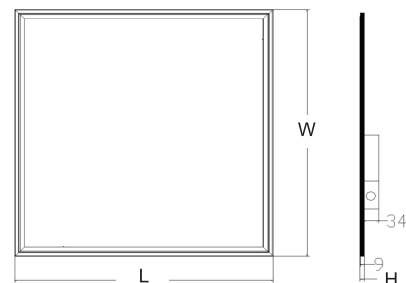

► | CCT

3000K/4000K/5600K

Model No.	Size (L*W*H)	Power	Luminous
PL040Y22	603*603*10mm	40W	4000lm
PL-66-36	595*595*10mm	40W	4000lm
PL-6262-36	620*620*10mm	40W	4000lm