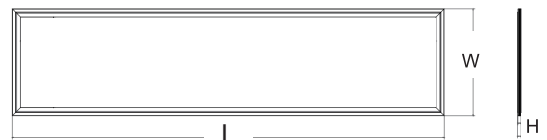

Model No.	Size (L*W*H)	Power	Luminous
PL048Y24	603*1213*10mm	48W	4800lm
PL-16-48	595*1195*10mm	48W	4800lm

200x1200/300x1200

Optional

► | CCT

3000K / 4000K / 5600K

Model No.	Size (L*W*H)	Power	Luminous
PL-12D-36	1195*195*10mm	36W	3600lm
PL-13D-36	1195*295*10mm	40W	4000lm