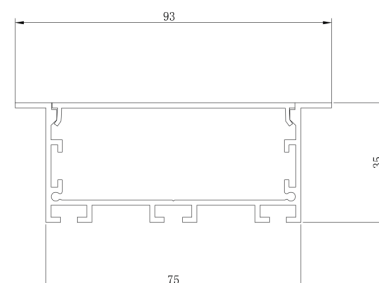

LED LINEAR LIGHT

LR6035

► | CCT

3000K /4000K/5600K

Model No.	Size (L*W*H)	Power	Luminous	Cut Size
LR60350620	615*60*35 mm	20W	1600lm	608*53mm
LR60351240	1215*60*35 mm	40W	3200lm	1208*53mm
LR60351860	1815*60*35 mm	60W	4800lm	1808*53mm
LR60352480	2415*60*35 mm	80W	6400lm	2408*53mm

LED LINEAR LIGHT

LR9035

► | CCT

3000K / 4000K / 5600K

Model No.	Size (L*W*H)	Power	Luminous	Cut Size
LR90350620	615*93*35 mm	20W	1800lm	608*80mm
LR90351240	1215*93*35 mm	40W	3600lm	1208*80mm
LR90351860	1815*93*35 mm	60W	5400lm	1808*80mm
LR90352480	2415*93*35 mm	80W	7200lm	2408*80mm

LED LINEAR LIGHT

LC4055A

► | CCT

3000K /4000K /5600K

Model No.	Size (L*W*H)	Power	Luminous
LC4055A1218	1195*43*57 mm	18W	2700lm
LC4055A1230	1195*43*57 mm	30W	4500lm
LC4055A1240	1195*43*57 mm	40W	6000lm
LC4055A1550	1495*43*57 mm	50W	7500lm

Model No.	Size (L*W*H)	Power	Luminous
PL048Y24	603*1213*10mm	48W	4800lm
PL-16-48	595*1195*10mm	48W	4800lm

200x1200/300x1200

Optional

► | CCT

3000K / 4000K / 5600K

Model No.	Size (L*W*H)	Power	Luminous
PL-12D-36	1195*195*10mm	36W	3600lm
PL-13D-36	1195*295*10mm	40W	4000lm