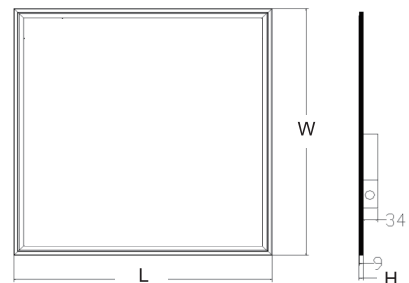

Model No.	Size (L*W*H)	Power	Luminous
PL40Y22-CCT	603*603*10mm	40W	4000lm
PL54Y24-CCT	1213*603*10mm	54W	5400lm
PL40Y14-CCT	1213*301*10mm	40W	4000lm