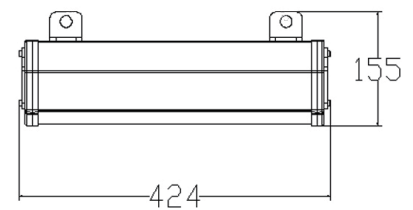

LED LIGHTING

HBP60/100/150/200

Optional

► | CCT

4000K/5000K/6000K

Model No.	Size (L*W*H)	Power	Luminous
HBP60	600*123*155mm	60W	8400lm
HBP100	900*123*155mm	100W	14000lm
HBP150A	1200*123*155mm	150W	21000lm
HBP150B	424*399*155mm	150W	21000lm
HBP200	1500*123*155mm	600W	28000lm