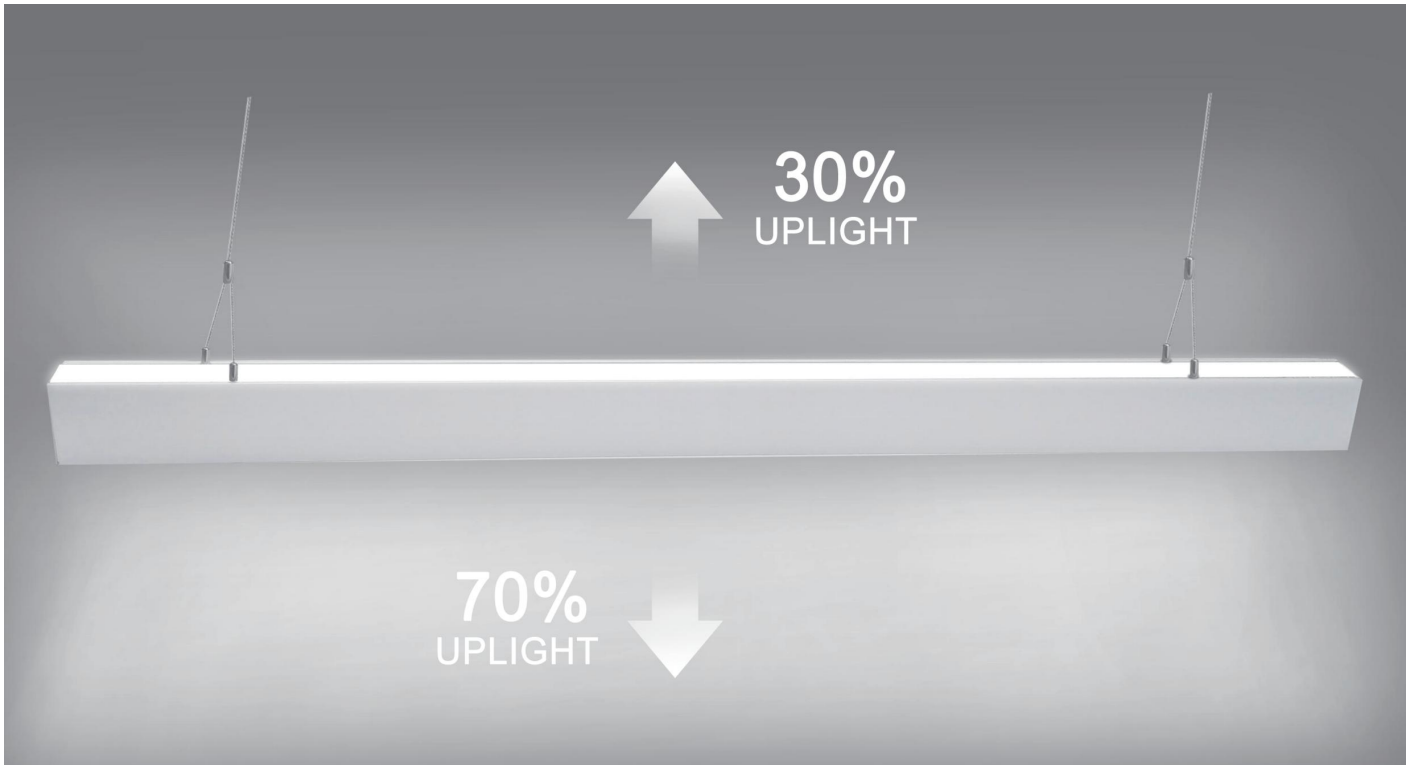

LED LINEAR LIGHT

LC5075

▶ | Connection

▶ | CCT

3000K / 4000K / 5600K

Model No.	Size (L*W*H)	Power	Luminous
LC50750620	605*50*75 mm	20W	1600lm
LC50751240	1205*50*75 mm	40W	3200lm
LC50751860	1805*50*75 mm	60W	4800lm
LC50752480	2405*50*75 mm	80W	6400lm

LED LINEAR LIGHT

LC5075D

▶ | Connection

▶ | CCT

3000K / 4000K / 5600K

Model No.	Size (L*W*H)	Power	Luminous
LC5075D0630	605*50*75 mm	30W	2400lm
LC5075D1260	1205*50*75 mm	60W	4800lm
LC5075D1890	1805*50*75 mm	90W	7200lm
LC5075D24120	2405*50*75 mm	120W	9600lm