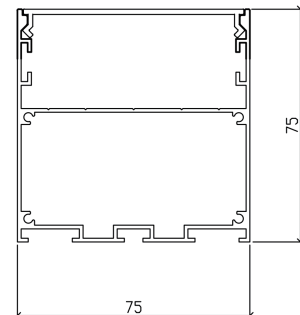

LED LINEAR LIGHT

LC5075D

▶ | Connection

▶ | CCT

3000K / 4000K / 5600K

Model No.	Size (L*W*H)	Power	Luminous
LC5075D0630	605*50*75 mm	30W	2400lm
LC5075D1260	1205*50*75 mm	60W	4800lm
LC5075D1890	1805*50*75 mm	90W	7200lm
LC5075D24120	2405*50*75 mm	120W	9600lm

LED LINEAR LIGHT

LC7575

▶ | Connection

▶ | CCT

3000K / 4000K / 5600K

Model No.	Size (L*W*H)	Power	Luminous
LC75750620	605*75*75 mm	20W	1800lm
LC75751240	1205*75*75 mm	40W	3600lm
LC75751860	1805*75*75 mm	60W	5400lm
LC75752480	2405*75*75 mm	80W	7200lm

LED LINEAR LIGHT

LR4535

► | CCT

3000K / 4000K / 5600K

Model No.	Size (L*W*H)	Power	Luminous	Cut Size
LR45350620	615*45*35 mm	20W	1400lm	608*38 mm
LR45351240	1215*45*35 mm	40W	2800lm	1208*38 mm
LR45351860	1815*45*35 mm	60W	4200lm	1808*38 mm
LR45352480	2415*45*35 mm	80W	5600lm	2408*38 mm