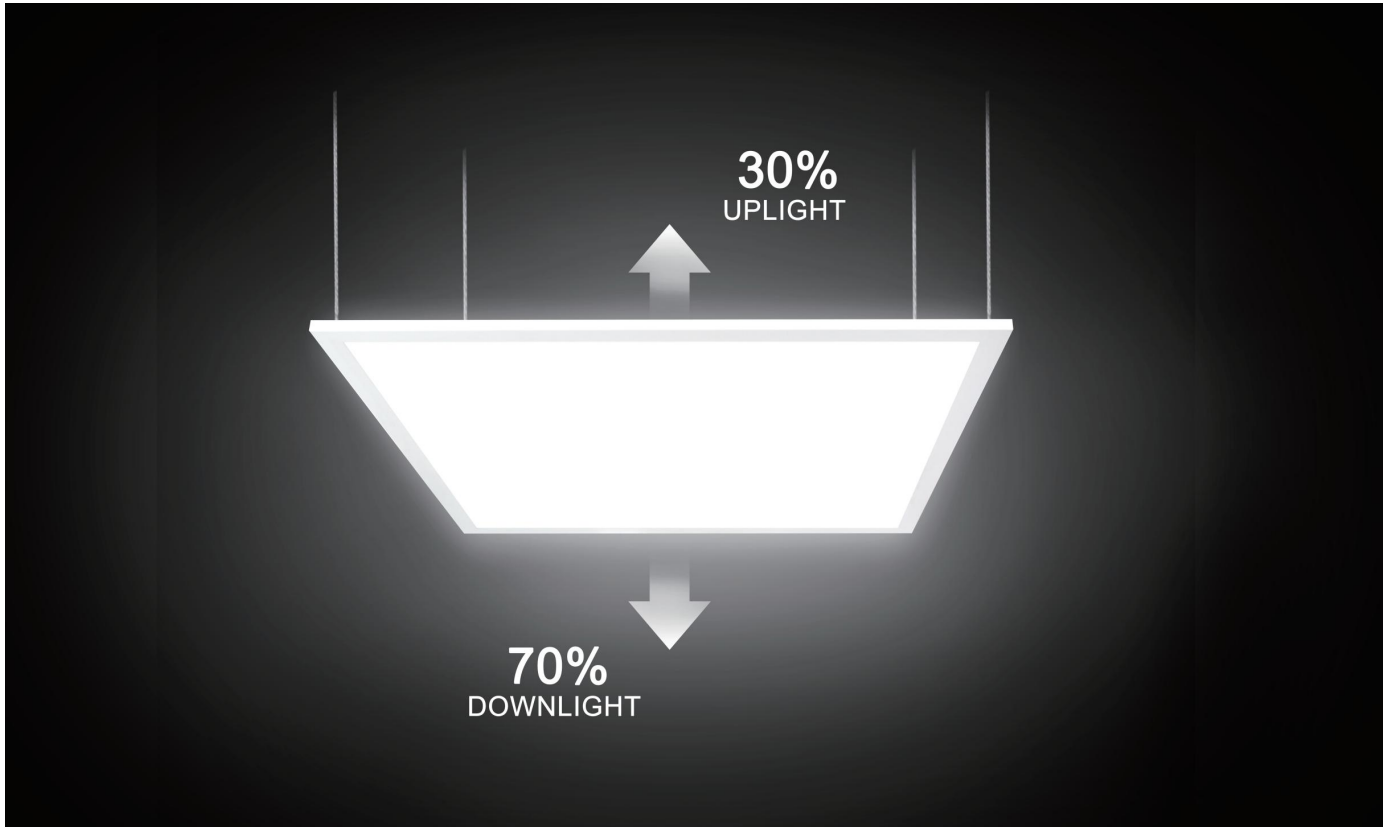

200x1200/300x1200