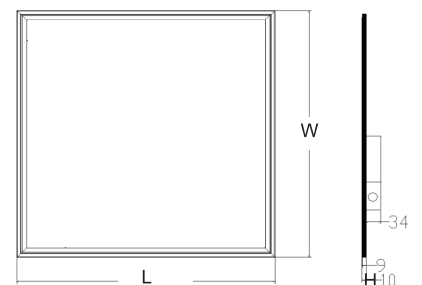

Model No.	Size (L*W*H)	Power	Luminous
PL048Y24	603*1213*10mm	48W	4800lm
PL-16-48	595*1195*10mm	48W	4800lm

200x1200/300x1200

Optional

► | CCT

3000K / 4000K / 5600K

Model No.	Size (L*W*H)	Power	Luminous
PL-12D-36	1195*195*10mm	36W	3600lm
PL-13D-36	1195*295*10mm	40W	4000lm

LED LIGHTING

2'x2' / 2'x4' / 1'x4' RGB

► | CCT

RGB/RGB+CCT/RGBW+CCT

Model No.	Size (L*W*H)	Power
PRGBW22-36W	603*603*10mm	40W
PRGBW24-54W	1213*603*10mm	54W
PRGBW14-54W	1213*301*10mm	54W

LED LIGHTING

2'x2' / 2'x4' / 1'x4' Tunable CCT