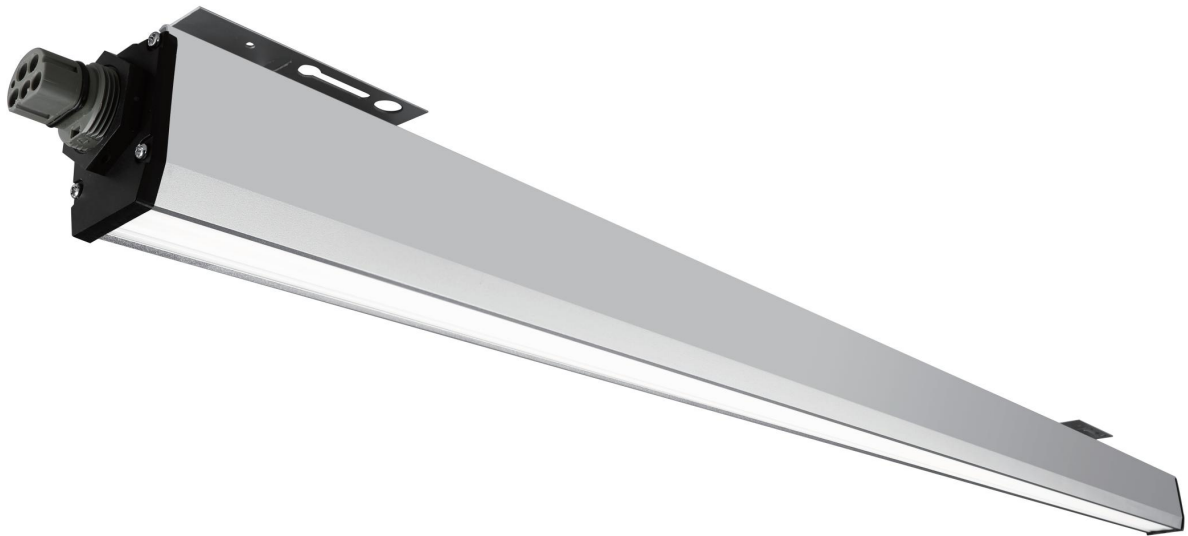

LC4055B

► | CCT

3000K /4000K /5600K

Model No.	Size (L*W*H)	Power	Luminous
LC4055B1218	1195*43*57 mm	18W	2700lm
LC4055B1230	1195*43*57 mm	30W	4500lm
LC4055B1240	1195*43*57 mm	40W	6000lm
LC4055B1550	1495*43*57 mm	50W	7500lm

LED LINEAR LIGHT