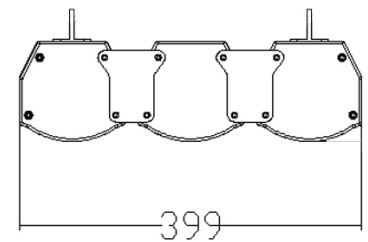

LED LIGHTING

HBP60/100/150/200

Optional

► | CCT

4000K/5000K/6000K

Model No.	Size (L*W*H)	Power	Luminous
HBP60	600*123*155mm	60W	8400lm
HBP100	900*123*155mm	100W	14000lm
HBP150A	1200*123*155mm	150W	21000lm
HBP150B	424*399*155mm	150W	21000lm
HBP200	1500*123*155mm	600W	28000lm