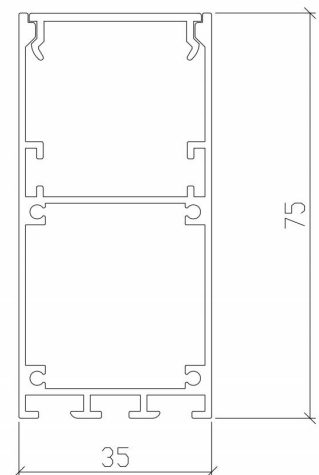

► | CCT

3000K / 4000K / 5600K

Model No.	Size (L*W*H)	Power	Luminous
LC35750620	605*35*75 mm	20W	1400lm
LC35751240	1205*35*75 mm	40W	2800lm
LC35751860	1805*35*75 mm	60W	4200lm
LC35752480	2405*35*75 mm	80W	5600lm

LED LINEAR LIGHT

LC5075

▶ | Connection

▶ | CCT

3000K / 4000K / 5600K

Model No.	Size (L*W*H)	Power	Luminous
LC50750620	605*50*75 mm	20W	1600lm
LC50751240	1205*50*75 mm	40W	3200lm
LC50751860	1805*50*75 mm	60W	4800lm
LC50752480	2405*50*75 mm	80W	6400lm

LED LINEAR LIGHT

LC5075D

▶ | Connection

▶ | CCT

3000K / 4000K / 5600K

Model No.	Size (L*W*H)	Power	Luminous
LC5075D0630	605*50*75 mm	30W	2400lm
LC5075D1260	1205*50*75 mm	60W	4800lm
LC5075D1890	1805*50*75 mm	90W	7200lm
LC5075D24120	2405*50*75 mm	120W	9600lm

Model No.	Size (L*W*H)	Power	Luminous
PL048Y24	603*1213*10mm	48W	4800lm
PL-16-48	595*1195*10mm	48W	4800lm

200x1200/300x1200

Optional

► | CCT

3000K / 4000K / 5600K

Model No.	Size (L*W*H)	Power	Luminous
PL-12D-36	1195*195*10mm	36W	3600lm
PL-13D-36	1195*295*10mm	40W	4000lm