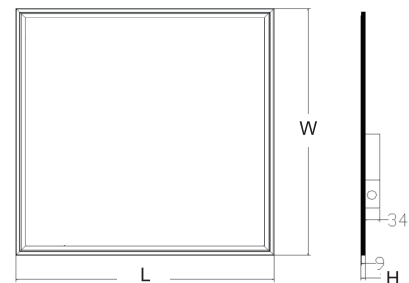

LED LIGHTING

Blue Sky Therapy Panel

► | CCT

3000K/4000K/5600K

Model No.	Size (L*W*H)	Power	Luminous
PW22-36-SK	603*603mm	40W	4000lm
PW24-54-SK	1213*603mm	54W	5400lm
PW620-36-SK	620*620mm	40W	4000lm
PW66-36-SK	595*595mm	40W	4000lm