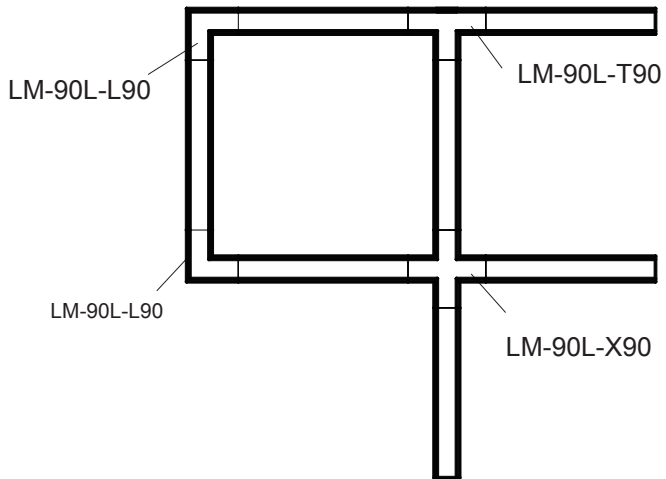

## ◆ Specification

Model No.	LM-LR90350620	LM-LR90351240	LM-LR90351860	LM-LR90352480
Size	600*90*35mm	1200*90*35mm	1800*90*35mm	2400*90*35mm
Rated Power	20W	40W	60W	80W
Input Voltage	AC100-277V 50~60Hz	AC100-277V 50~60Hz	AC100-277V 50~60Hz	AC100-277V 50~60Hz
LED Quantity	144pcs SMD 2835	288pcs SMD 2835	432pcs SMD 2835	576pcs SMD 2835
Color Temperature	2800K-3300K 4000K-4500K 5500K-6500K	2800K-3300K 4000K-4500K 5500K-6500K	2800K-3300K 4000K-4500K 5500K-6500K	2800K-3300K 4000K-4500K 5500K-6500K
Luminous flux	1800-2000LM	3800-4100LM	5700-6200LM	7600-8200LM
CRI	>80	>80	>80	>80
Materials	Aluminum & PC Cover	Aluminum & PC Cover	Aluminum & PC Cover	Aluminum & PC Cover
Beam Angle	120°	120°	120°	120°
IP Grade	IP20	IP20	IP20	IP20
Package	15.3kg/9pcs/Carton	30.3kg/9pcs/Carton	45.8kg/9pcs/Carton	60.5kg/9pcs/Carton
Carton size	mm	mm	mm	mm
Net weight	1.7kg	3.4kg	5.1kg	6.8kg
warranty	5 years	5 years	5 years	5 years

## ◆ Corner accessories

LM-90L-L90

LM-90L-T90

LM-90L-X90

LM-90L-L90N