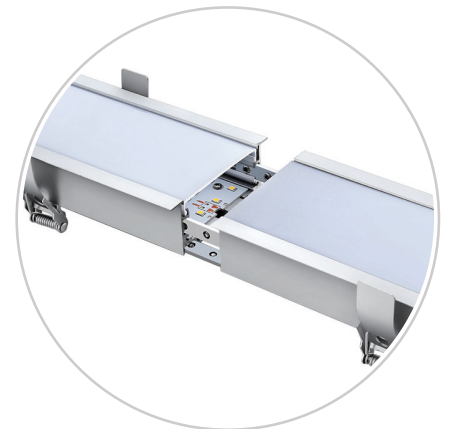

FCI Custom Lighting

◆ Section size