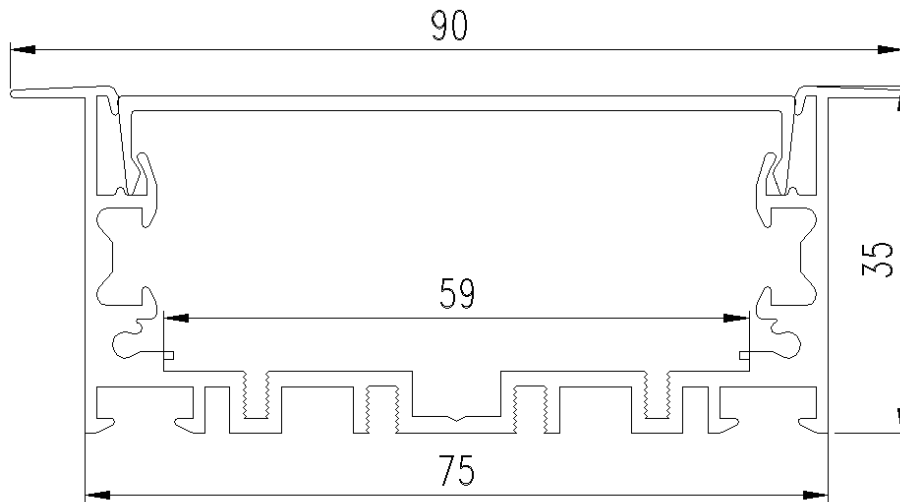

## ◆ Section size

## ◆ Specification

Model No.	LM-LR90350620	LM-LR90351240	LM-LR90351860	LM-LR90352480
Size	600*90*35mm	1200*90*35mm	1800*90*35mm	2400*90*35mm
Rated Power	20W	40W	60W	80W
Input Voltage	AC100-277V 50~60Hz	AC100-277V 50~60Hz	AC100-277V 50~60Hz	AC100-277V 50~60Hz
LED Quantity	144pcs SMD 2835	288pcs SMD 2835	432pcs SMD 2835	576pcs SMD 2835
Color Temperature	2800K-3300K 4000K-4500K 5500K-6500K	2800K-3300K 4000K-4500K 5500K-6500K	2800K-3300K 4000K-4500K 5500K-6500K	2800K-3300K 4000K-4500K 5500K-6500K
Luminous flux	1800-2000LM	3800-4100LM	5700-6200LM	7600-8200LM
CRI	>80	>80	>80	>80
Materials	Aluminum & PC Cover	Aluminum & PC Cover	Aluminum & PC Cover	Aluminum & PC Cover
Beam Angle	120°	120°	120°	120°
IP Grade	IP20	IP20	IP20	IP20
Package	15.3kg/9pcs/Carton	30.3kg/9pcs/Carton	45.8kg/9pcs/Carton	60.5kg/9pcs/Carton
Carton size	mm	mm	mm	mm
Net weight	1.7kg	3.4kg	5.1kg	6.8kg
warranty	5 years	5 years	5 years	5 years